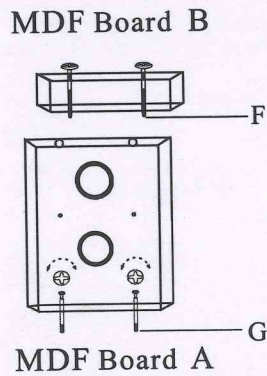

ASSEMBLY INSTRUCTION

TV701C

Unit: mm

1060mm × 460mm
8mm thick glass
Top Shelf

1060mm × 430mm
6mm thick glass
Middle Shelf

1060mm × 460mm
6mm thick glass
Bottom Shelf

C × 2

D × 8

E × 2

F × 2

G × 2

Tube 1 × 4PCS
Φ38
L:190

Tube 2 × 2PCS
Φ38
L:44

2006