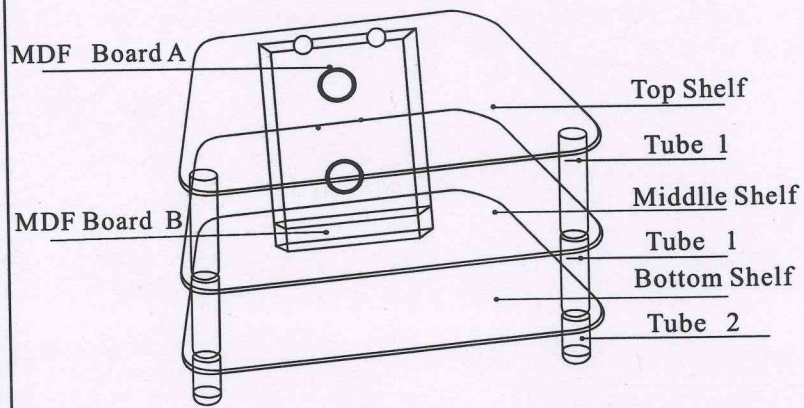

ASSEMBLY INSTRUCTION

TV701C

Unit: mm

1060mm × 460mm
8mm thick glass
Top Shelf

1060mm × 430mm
6mm thick glass
Middle Shelf

1060mm × 460mm
6mm thick glass
Bottom Shelf

C × 2

D × 8

E × 2

F × 2

G × 2

Tube 1 × 4PCS
Φ38
L:190

Tube 2 × 2PCS
Φ38
L:44

2006