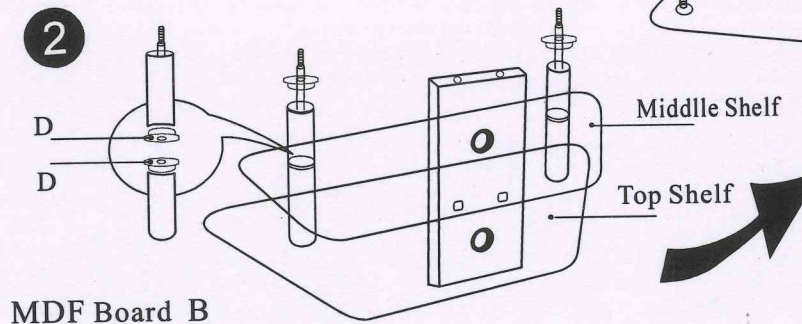

ASSEMBLY INSTRUCTION

TV701C

Unit: mm

1060mm × 460mm
8mm thick glass
Top Shelf

1060mm × 430mm
6mm thick glass
Middle Shelf

1060mm × 460mm
6mm thick glass
Bottom Shelf

C × 2

D × 8

E × 2

F × 2

G × 2

Tube 1 × 4PCS
Φ38
L:190

Tube 2 × 2PCS
Φ38
L:44

2006