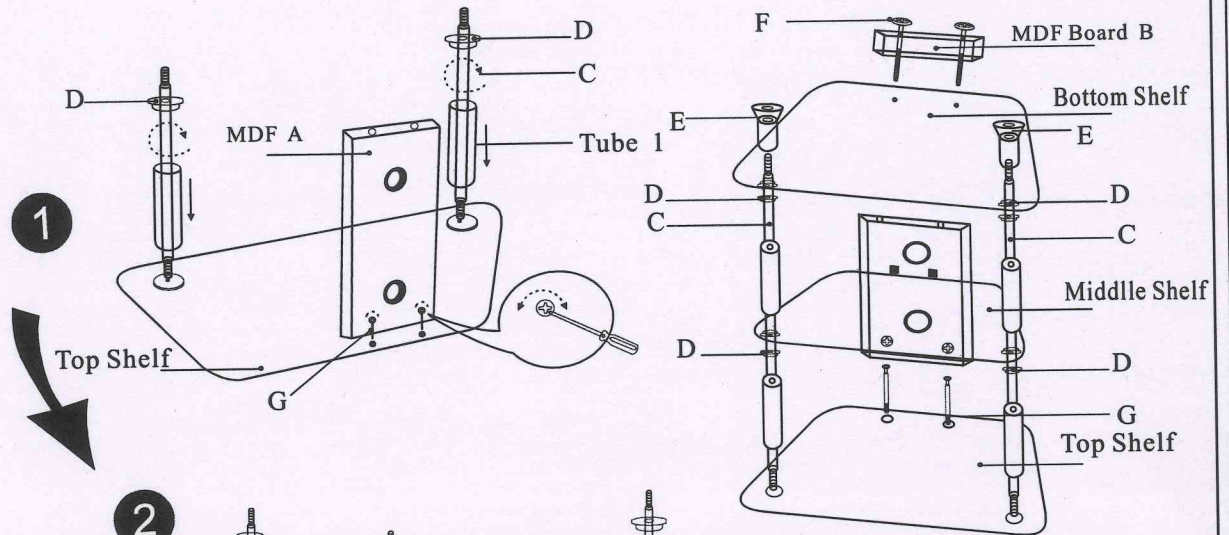

ASSEMBLY INSTRUCTION

TV701C

Unit: mm

1060mm × 460mm
8mm thick glass
Top Shelf

1060mm × 430mm
6mm thick glass
Middle Shelf

1060mm × 460mm
6mm thick glass
Bottom Shelf

C × 2

D × 8

E × 2

F × 2

G × 2

Tube 1 × 4PCS
Φ38
L:190

Tube 2 × 2PCS
Φ38
L:44

2006